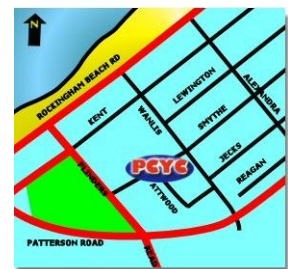

Weigh-in Seniors

Seniors – 11.30am to 12 noon

Smythe Street,
Rockingham Beach